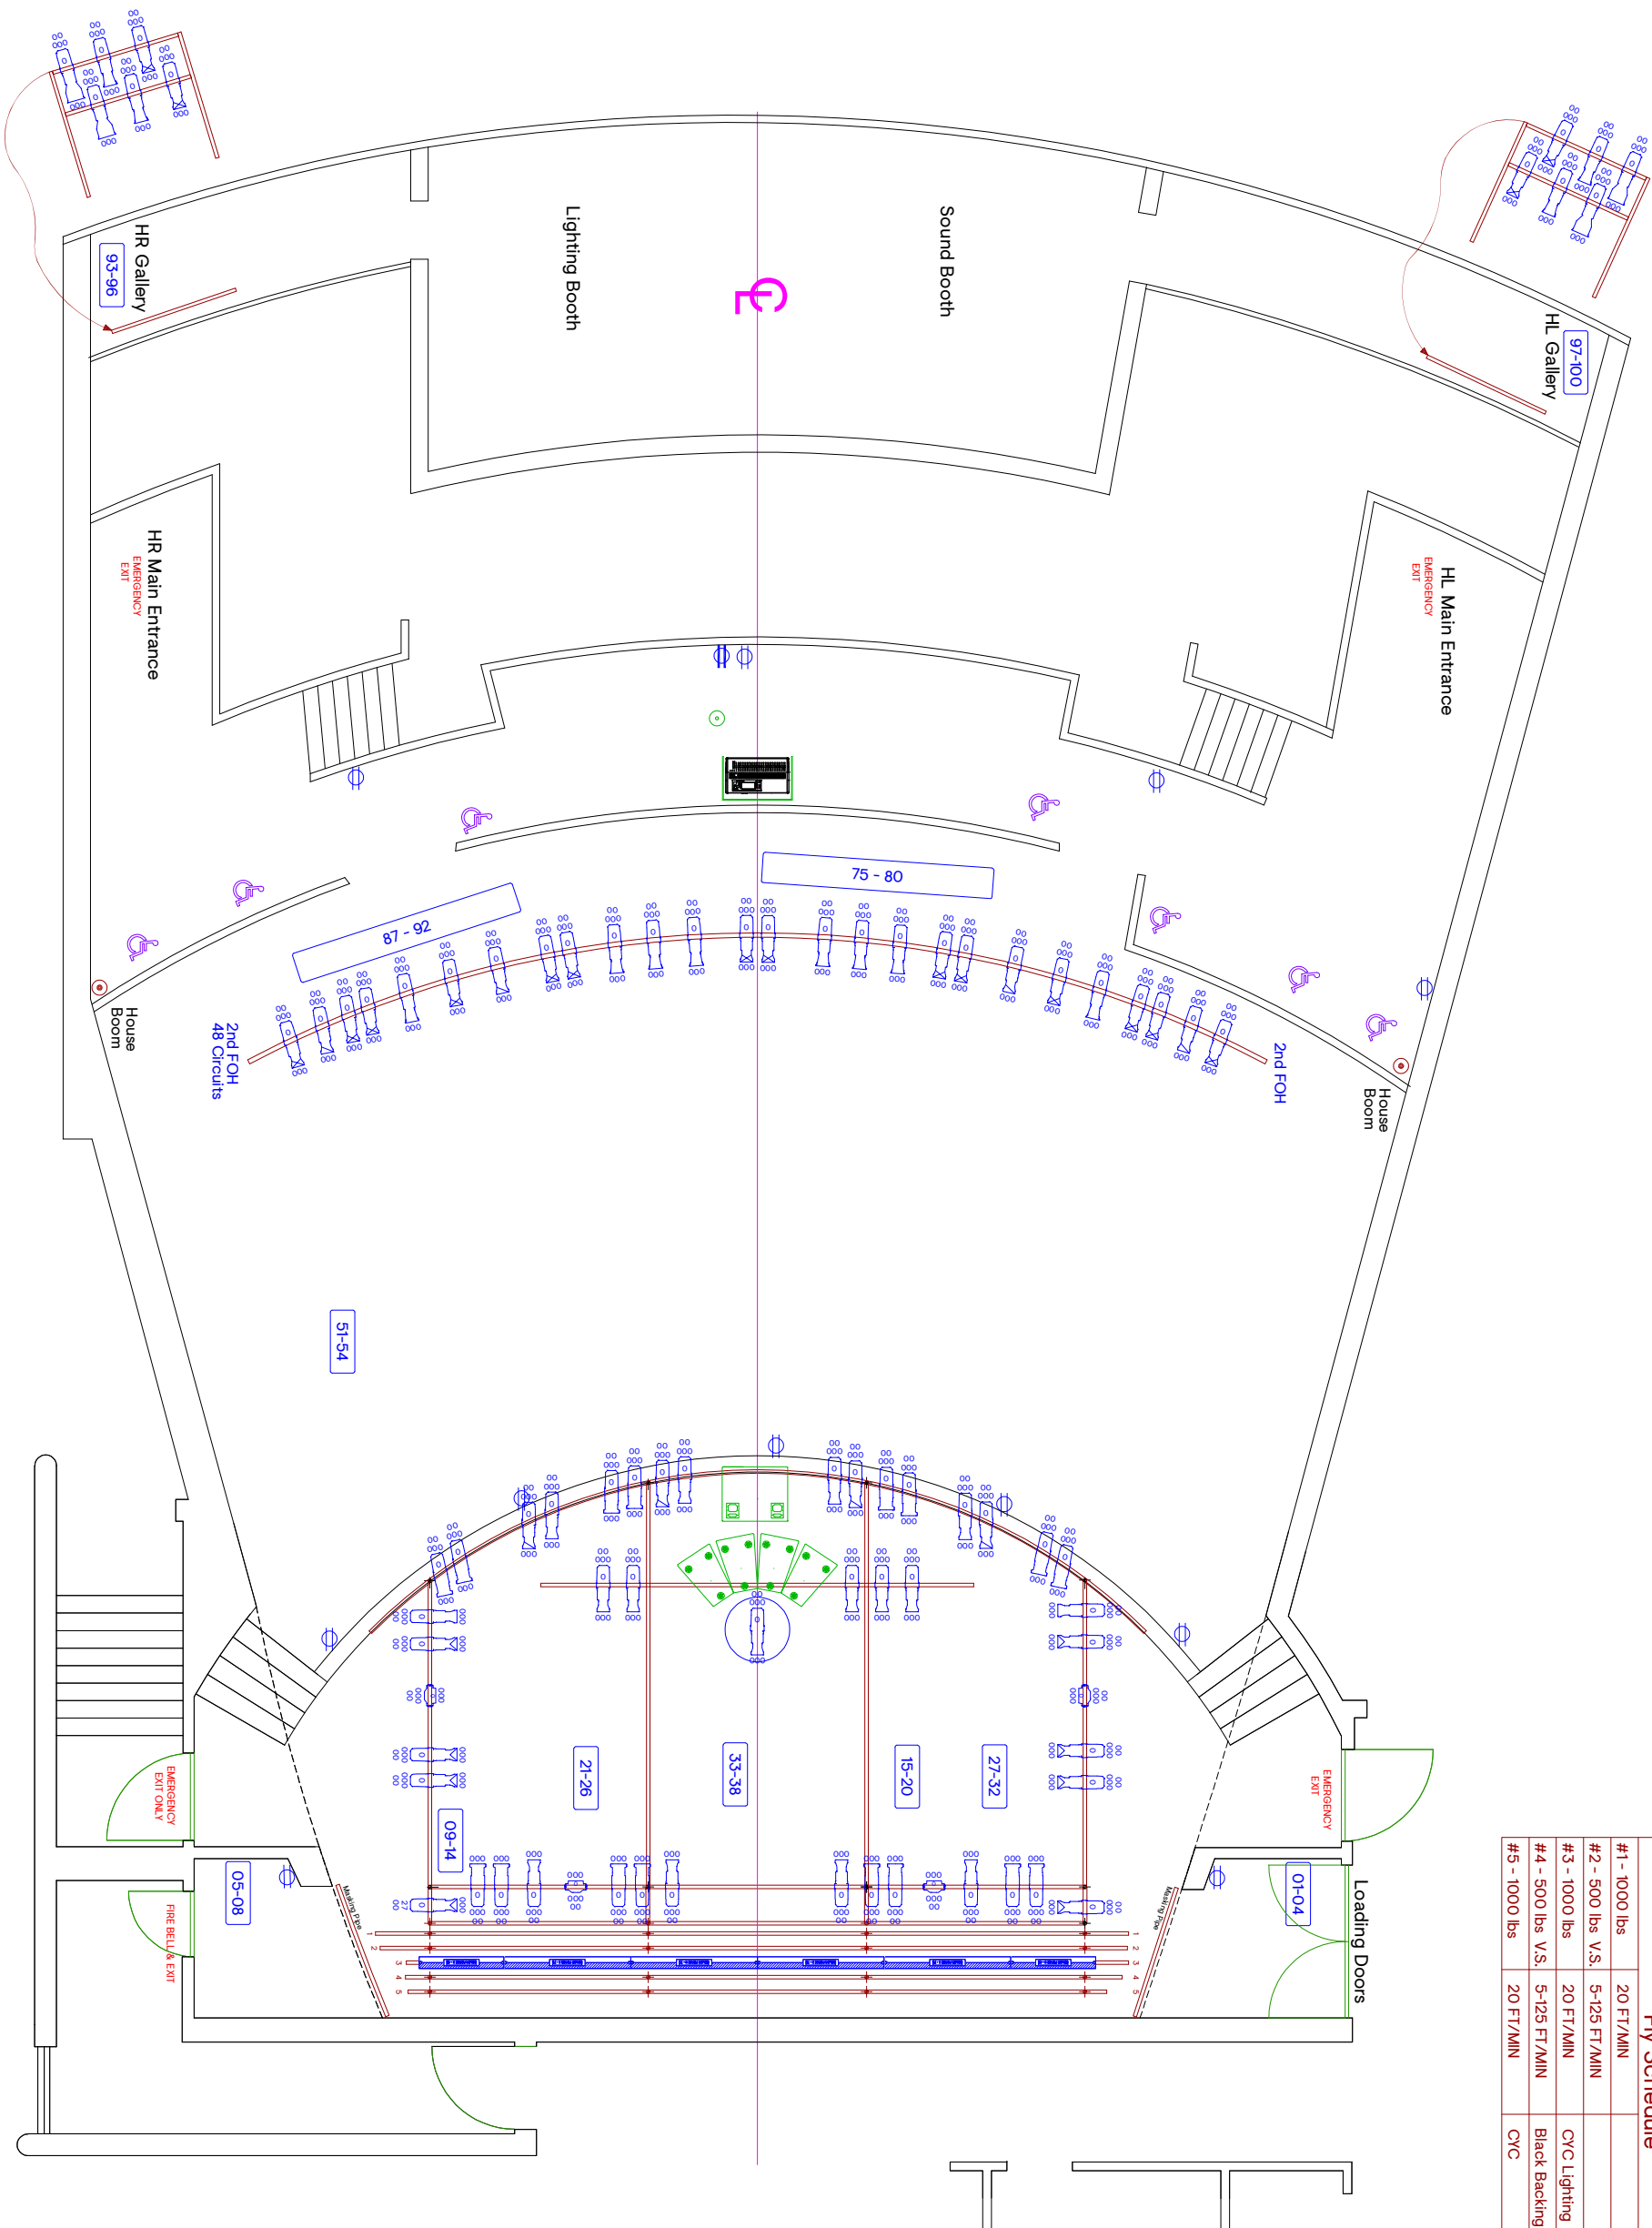

Fly Schedule		
#1 - 1000 lbs	20 FT/MIN	
#2 - 500 lbs V.S.	5-125 FT/MIN	
#3 - 1000 lbs	20 FT/MIN	CYC Lighting
#4 - 500 lbs V.S.	5-125 FT/MIN	Black Backing
#5 - 1000 lbs	20 FT/MIN	CYC

LEGEND

- Symbols**
- Paging Mic Input
 - 15A 120V U-Ground
 - 20A 120V U-Ground
 - Accessible Seating

- Lighting:**
- ETC Lustr+ 2 LED 10°
 - ETC Lustr+ 2 LED 14°
 - ETC Lustr+ 2 LED 19°
 - ETC Lustr+ 2 LED 26°
 - ETC Lustr+ 2 LED 36°
 - ETC Lustr+ 2 LED 50°
 - ETC Lustr+ 2 LED Fres

- MAC Aura
- CF-II 48 & 72

- Luminaire Labels (typ)
- i:Que Mirror
- 20A Relay Circuits

NOTES

- 2020 JMT Stage
- Stage Lighting Grid is slated for replacement in mid-2020

JANE MALLET THEATRE
House LX Plot - 2020

ST. LAWRENCE CENTRE
27 Front St E
Toronto, Ontario
Canada M5E 1B4
Phone: (416) 368-6161
stlc.com

SCALE: 1/8" = 1'-0"
DATE: Mar. 11, 2020
DRAWN BY: B. Bennett

SHEET: 1 of 1